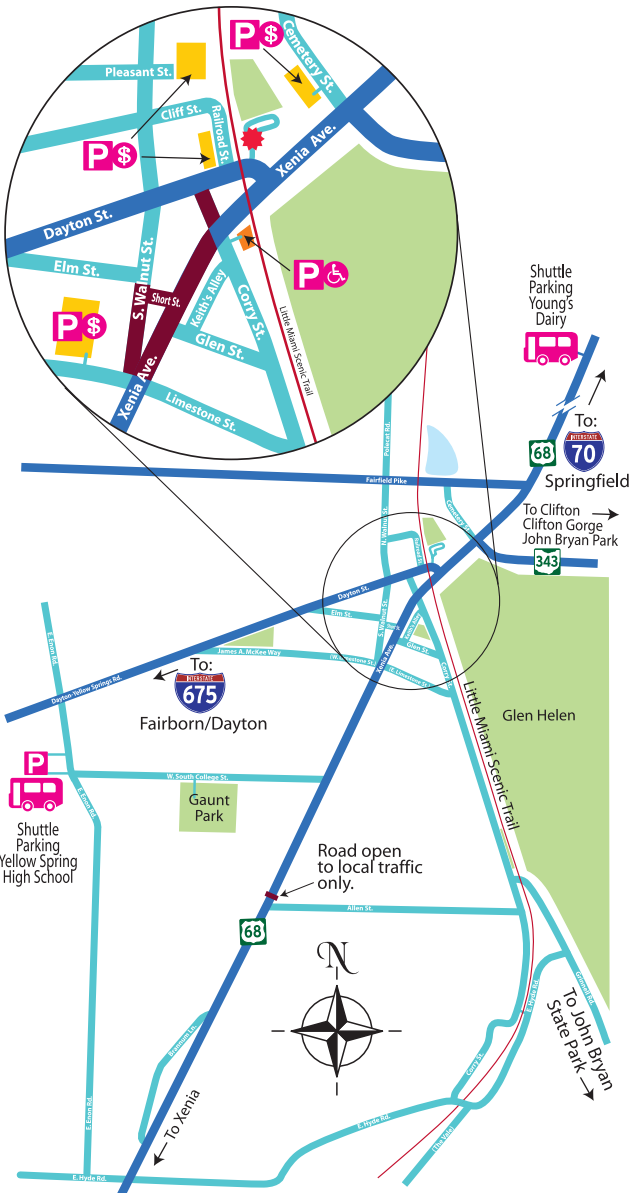

Parking Guide

- Shuttle Parking
- Handicap Parking
- Shuttle Drop off and Pick up
- Parking (Donations)

Shuttle Information

Please remember where you parked your car. The pick up location when you're ready to leave is at the Bryan Center. The last shuttle will run at 7pm.

YELLOW SPRINGS Street Fair

Saturday, June 12th

Street Vendors & Performers 9am-5pm

Jackson Lytle & Lewis Stage & Food Tent 9am-5pm

11am-5pm Grace Adele & The Grand Band
12 & 2pm Egyptian Breeze Belly Dancers

Music Festival & Beer Garden 12-7pm

Free Music at the Beer Garden

12pm Blue Moon Soup
1pm Mercury Mouth
2pm The Hoppers
3pm Ryan Judy/Sawgrass
4pm Austin Hicks
5pm Dustin Vincent
6pm Freekbass

10pm at Peach's Grill free show with Freekbass!

Selection of Domestic and Imports

Spanish for Preschoolers 10am 12 & 2pm

Stories, Games and Songs (Booth #103)

Next Street Fair: October 9, 2010

Yellowsprings Chamber of Commerce in the train station

www.YellowSpringsOhio.org · 937-767-2686

YELLOW SPRINGS Street Fair

- Shuttle Stop
- Music Festival & Beer Garden
- Information Booth & Festival Sponsors
- Jackson, Lytle & Lewis Stage and Food Tent
- ATM Machines
- Food Vendor Booths
- Arts & Crafts Vendor Booths
- Portable Toilets